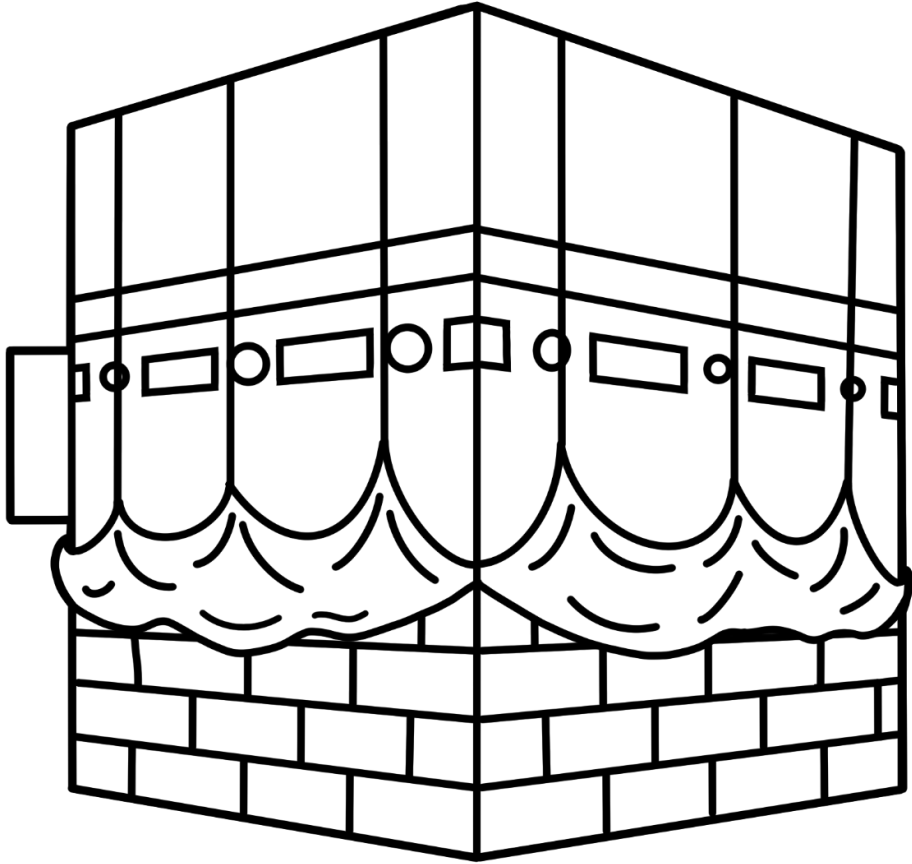

Coloured cover

Black and white cover

Design your own Ka'bah cover

Use symmetry to draw the other half of this Rachel

## Colour in the Ka'bah

Read the following passage

The Ka'bah is the first and most ancient place of worship in the world.

The Ka'bah was first built by Prophet Adam (A.S), but gradually disappeared over time. The Ka'bah was then rebuilt by Prophet Ibrahim (A.S) and Ismail (A.S). At that time it didn't have a roof!

Read the following passage

The cover of the Ka'bah is called the Kiswa. It is made out of high quality silk. The embroidery is made out of gold and silver.

Each year the Kiswa is changed on the 9<sup>th</sup> of Dhul Hijjah and the old one is cut up and gifted to Muslims or museums around the world.